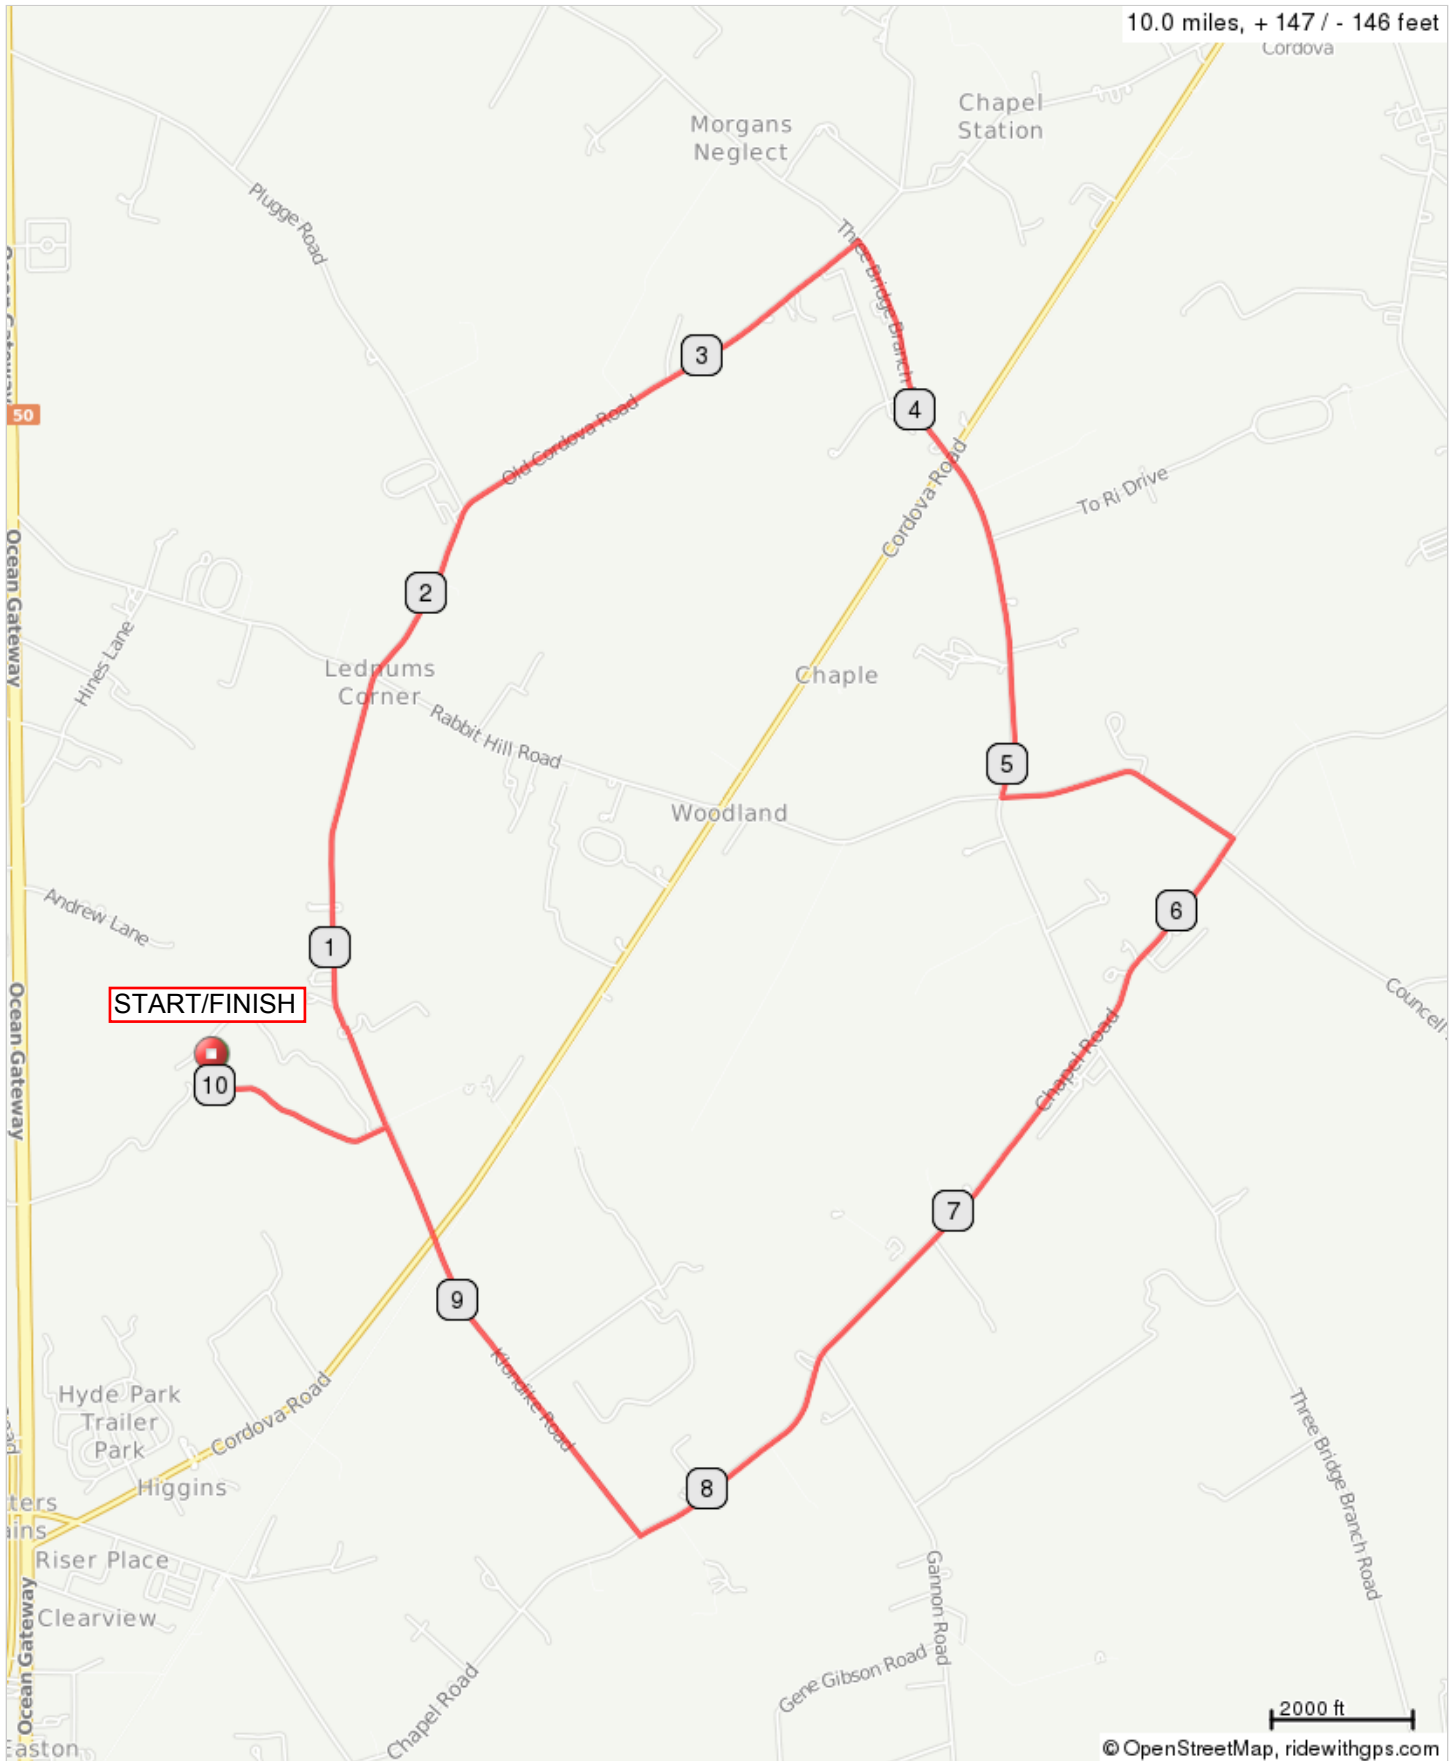

Talbot Interfaith Shelter Century - Fall Foliage Tour - 10M

Talbot Interfaith Shelter Century - Fall Foliage Tour - 10M

0.0	▀	Start of route
0.5	←	L onto Old Cordova Rd
3.5	→	R onto 3 Bridge Branch Rd
5.1	←	L onto Rabbit Hill Rd
5.8	→	R onto Chapel Rd/Old Chapel Rd
8.2	→	R onto Klondike Rd
9.2	↑	Continue onto Old Cordova Rd
9.5	←	L
10.0	▀	End of route